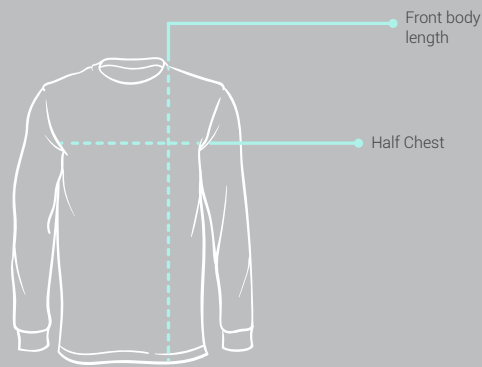

UNISEX TEE'S

UNISEX TEE

	Half Chest (cm)	Front Body Length (cm)
XS	44	70
S	47,5	72
M	50	75
L	53,5	76
XL	56	80
2XL	58	81
3XL	63,5	81
4XL	65,5	84
5XL	70,5	86

UNISEX TEE

	Half Chest (cm)	Front Body Length (cm)
XS	44	70
S	47,5	72
M	50	75
L	53,5	76
XL	56	80
2XL	58	81
3XL	63,5	81
4XL	65,5	84
5XL	70,5	86

KIDS TEE

	Half Chest (cm)	Front Body Length (cm)
1-2	30	37,5
3-4	31,5	43
5-6	35	48
7-8	38	51,5
9-10	42,5	56,5
11-12	44	61
13-14	48	65

GARMENT SIZE CHART

HOODIES

SUMMER HOODIE

	Half Chest (cm)	Front Body Length (cm)
XS	50	67
S	53	69
M	56,5	71
L	60	73
XL	63	75
2XL	65	78,5
3XL	67,5	82

HOODIE

	Half Chest (cm)	Front Body Length (cm)
XS	50	65
S	53	69
M	56	71,5
L	58	72,5
XL	62	75,5
2XL	66	78
3XL	69	81,5

KIDS HOODIE

	Half Chest (cm)	Front Body Length (cm)
1-2	32	36
3-4	34	40
5-6	37	46
7-8	39,5	49,5
9-10	44	55
11-12	46	60
13-14	49	66

SWEATERS/LONG SLEEVE / JACKETS

CREW NECK SWEATER - UNISEX

	Half Chest (cm)	Front Body Length (cm)
XS	49	66
S	52	69
M	54	71
L	57	74
XL	60	76
2XL	63	79
3XL	65	81

LONG SLEEVE TEE - UNISEX

	Half Chest (cm)	Front Body Length (cm)
XS	45,5	70
S	47	71
M	50,5	75,5
L	53	77
XL	56	80
2XL	59,5	81
3XL	64,5	82