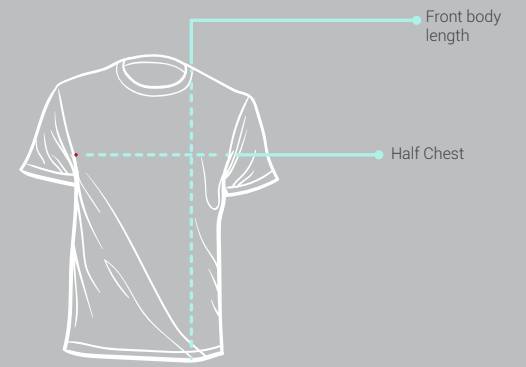

GARMENT SIZE CHART

MENS TEE'S

MENS PREMIUM FITTED/ TREND/V-NECK

	Half Chest (cm)	Front Body Length (cm)
XS	45	69
S	49	69
M	50	70
L	53,5	72
XL	56	73
2XL	58	74,5
3XL	61	77

MENS HEMP

	Half Chest (cm)	Front Body Length (cm)
XS	45	68
S	48	69
M	50	71
L	52	71,5
XL	55	72
2XL	58	74,5
3XL	61	77

LADIES TEE'S

LADIES FITTED TEE / V-NECK

	Half Chest (cm)	Front Body Length (cm)
XS	44	62
S	46,5	63
M	48	48
L	51	51
XL	53,5	53,5
2XL	55,5	55,5
3XL	60,5	60,5

LADIES HEMP

	Half Chest (cm)	Front Body Length (cm)
XS	45	68
S	48	69
M	50	71
L	52	71,5
XL	55	72
2XL	58	74,5
3XL	61	77

UNISEX TEE'S

UNISEX TEE

	Half Chest (cm)	Front Body Length (cm)
XS	44	70
S	47,5	72
M	50	75
L	53,5	76
XL	56	80
2XL	58	81
3XL	63,5	81
4XL	65,5	84
5XL	70,5	86

UNISEX TEE

	Half Chest (cm)	Front Body Length (cm)
XS	44	70
S	47,5	72
M	50	75
L	53,5	76
XL	56	80
2XL	58	81
3XL	63,5	81
4XL	65,5	84
5XL	70,5	86