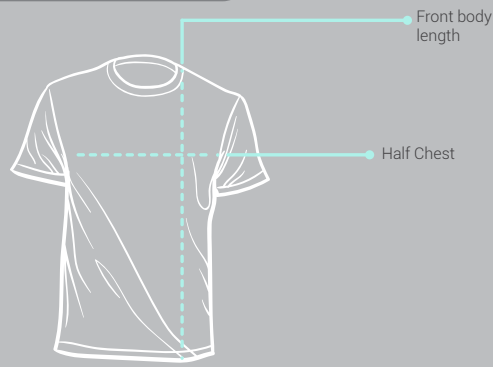

GARMENT SIZE CHART

MENS TEE'S

MENS PREMIUM FITTED/ TREND/V-NECK

	Half Chest (cm)	Front Body Length (cm)
XS	45	69
S	49	69
M	50	70
L	53,5	72
XL	56	73
2XL	58	74,5
3XL	61	77

MENS HEMP

	Half Chest (cm)	Front Body Length (cm)
XS	45	68
S	48	69
M	50	71
L	52	71,5
XL	55	72
2XL	58	74,5
3XL	61	77

LADIES TEE'S

LADIES FITTED TEE / V-NECK

	Half Chest (cm)	Front Body Length (cm)
XS	44	62
S	46,5	63
M	48	48
L	51	51
XL	53,5	53,5
2XL	55,5	55,5
3XL	60,5	60,5

LADIES HEMP

	Half Chest (cm)	Front Body Length (cm)
XS	45	68
S	48	69
M	50	71
L	52	71,5
XL	55	72
2XL	58	74,5
3XL	61	77

UNISEX TEE'S

UNISEX TEE

	Half Chest (cm)	Front Body Length (cm)
XS	44	70
S	47,5	72
M	50	75
L	53,5	76
XL	56	80
2XL	58	81
3XL	63,5	81
4XL	65,5	84
5XL	70,5	86

UNISEX TEE

	Half Chest (cm)	Front Body Length (cm)
XS	44	70
S	47,5	72
M	50	75
L	53,5	76
XL	56	80
2XL	58	81
3XL	63,5	81
4XL	65,5	84
5XL	70,5	86