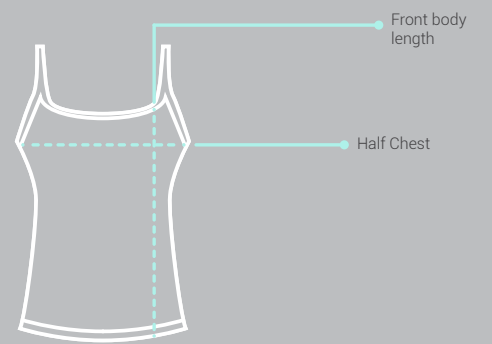

SWEATERS/LONG SLEEVE / JACKETS

CREW NECK SWEATER - UNISEX

	Half Chest (cm)	Front Body Length (cm)
XS	49	66
S	52	69
M	54	71
L	57	74
XL	60	76
2XL	63	79
3XL	65	81

LONG SLEEVE TEE - UNISEX

	Half Chest (cm)	Front Body Length (cm)
XS	45,5	70
S	47	71
M	50,5	75,5
L	53	77
XL	56	80
2XL	59,5	81
3XL	64,5	82

KIDS SWEATER - UNISEX

	Half Chest (cm)	Front Body Length (cm)
1-2	35	37
3-4	37,5	40
5-6	40	45,5
7-8	45,5	50
9-10	43	55
11-12	46	58
13-14	48,5	65,5

VESTS

LADIES LDS SPORTSBACK VEST

	Half Chest (cm)	Front Body Length (cm)
XS	35	63
S	38	63,5
M	42	65
L	44	67
XL	48	70
2XL	51	71,5
3XL	--	--