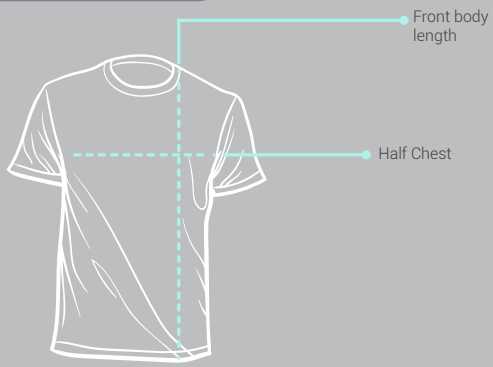

GARMENT SIZE CHART

MENS TEE'S

MENS PREMIUM FITTED/ TREND/V-NECK

	Half Chest (cm)	Front Body Length (cm)
XS	45	69
S	49	69
M	50	70
L	53,5	72
XL	56	73
2XL	58	74,5
3XL	61	77

MENS HEMP

	Half Chest (cm)	Front Body Length (cm)
XS	45	68
S	48	69
M	50	71
L	52	71,5
XL	55	72
2XL	58	74,5
3XL	61	77

LADIES TEE'S

LADIES FITTED TEE / V-NECK

	Half Chest (cm)	Front Body Length (cm)
XS	44	62
S	46,5	63
M	48	48
L	51	51
XL	53,5	53,5
2XL	55,5	55,5
3XL	60,5	60,5

LADIES HEMP

	Half Chest (cm)	Front Body Length (cm)
XS	45	68
S	48	69
M	50	71
L	52	71,5
XL	55	72
2XL	58	74,5
3XL	61	77

UNISEX TEE'S

UNISEX TEE

	Half Chest (cm)	Front Body Length (cm)
XS	44	70
S	47,5	72
M	50	75
L	53,5	76
XL	56	80
2XL	58	81
3XL	63,5	81
4XL	65,5	84
5XL	70,5	86

UNISEX TEE

	Half Chest (cm)	Front Body Length (cm)
XS	44	70
S	47,5	72
M	50	75
L	53,5	76
XL	56	80
2XL	58	81
3XL	63,5	81
4XL	65,5	84
5XL	70,5	86